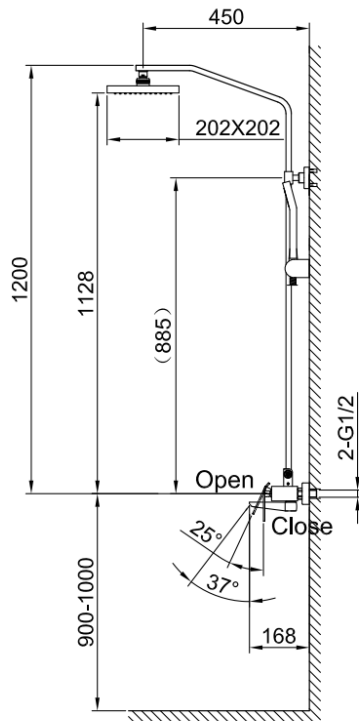

Flushing of pipe must be done before fittings are installed. Failure to do so voids the warranty.

Follow cleaning instructions and avoid using any harmful chemicals.

All information is for reference only. Installation shall always be based on the specs provided with actual delivered items.

For more info, visit www.sanitecph.com