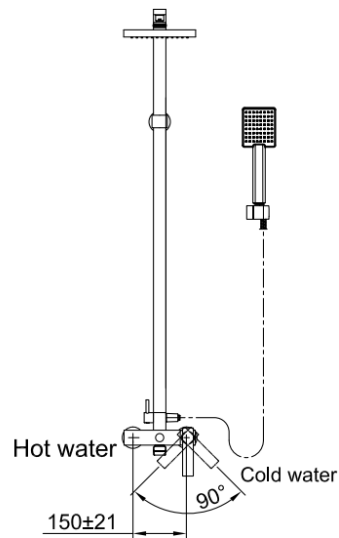

Brand : CAE, China
 Name : CATANIA Wall mounted shower pipe with hand & overhead shower mixer and spout
 Item Code : 85.2768C
 Designer :
 Color / Finish: Chrome Plated
 Dimensions : 450 x 1200 mm

Product info:

- wall mounted shower pipe
- with hand & overhead shower mixer

Flushing of pipe must be done before fittings are installed. Failure to do so voids the warranty.

Follow cleaning instructions and avoid using any harmful chemicals.